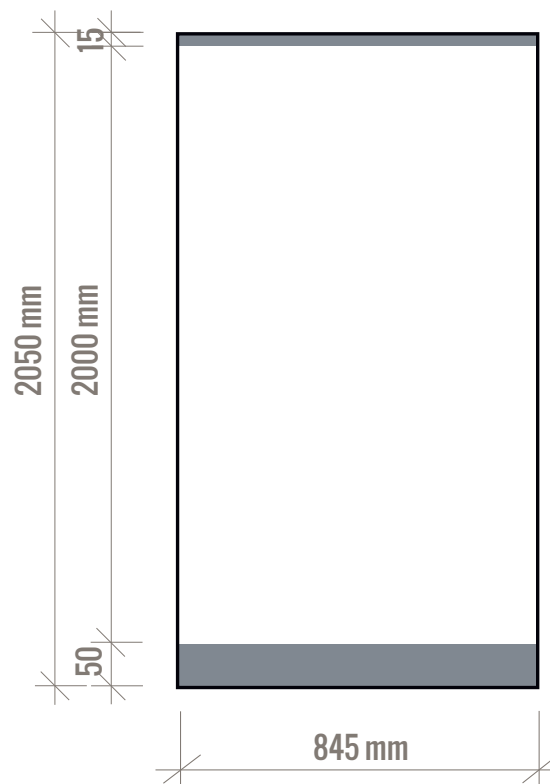

## PIO\_ROLL UP

850

graphic dimensions

■ not visible area